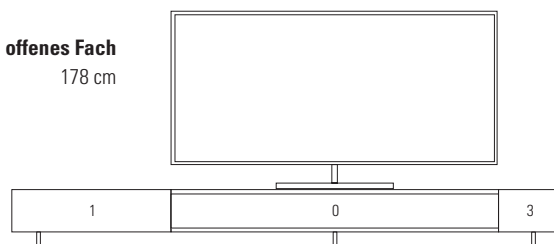

Lichte Breite offenes Fach  
66 cm

X	X	X	X	X	h 32 cm, b // w 186 cm, t // d 48 cm
---	---	---	---	---	--------------------------------------

PODEST TV 26"

clear width open case 81  
cm

Lichte Breite offenes Fach  
81 cm

X	X	X	X	X	h 32 cm, b // w 201 cm, t // d 48 cm
---	---	---	---	---	--------------------------------------

PODEST TV 32"

clear width open case  
107 cm

Lichte Breite offenes Fach  
107 cm

X	X	X	X	X	h 32 cm, b // w 227 cm, t // d 48 cm
---	---	---	---	---	--------------------------------------

PODEST TV 42"

clear width open case  
132 cm

Lichte Breite offenes Fach  
132 cm

X	X	X	X	X	h 32 cm, b // w 252 cm, t // d 48 cm
---	---	---	---	---	--------------------------------------

PODEST TV 50"

clear width open case  
178 cm

Lichte Breite offenes Fach  
178 cm

X	X	X	X	X	h 32 cm, b // w 298 cm, t // d 48 cm
---	---	---	---	---	--------------------------------------

PODEST TV 70"