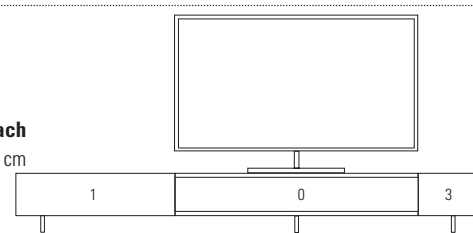

Lichte Breite offenes Fach  
66 cm

X	X	X	X	X	h 32 cm, b // w 186 cm, t // d 48 cm
---	---	---	---	---	--------------------------------------

PODEST TV 26"

clear width open case 81  
cm

Lichte Breite offenes Fach  
81 cm

X	X	X	X	X	h 32 cm, b // w 201 cm, t // d 48 cm
---	---	---	---	---	--------------------------------------

PODEST TV 32"

clear width open case  
107 cm

Lichte Breite offenes Fach  
107 cm

X	X	X	X	X	h 32 cm, b // w 227 cm, t // d 48 cm
---	---	---	---	---	--------------------------------------

PODEST TV 42"

clear width open case  
132 cm

Lichte Breite offenes Fach  
132 cm

X	X	X	X	X	h 32 cm, b // w 252 cm, t // d 48 cm
---	---	---	---	---	--------------------------------------

PODEST TV 50"

clear width open case  
178 cm

Lichte Breite offenes Fach  
178 cm

X	X	X	X	X	h 32 cm, b // w 298 cm, t // d 48 cm
---	---	---	---	---	--------------------------------------

PODEST TV 70"