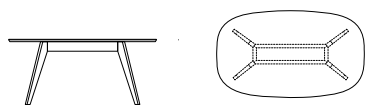

oval // oval h 75

hyperelliptisch // hyperelliptical h 75