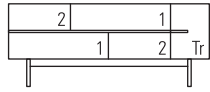

Base in wood, h 25 cm

Drawer with fully extendable runners, interior solid hornbeam, comb jointed and lacquered // Flap instead of drawer on request

Mirror-inverted available – price on request

LOW BABY Atelier

Maße in cm <i>Dimensions</i> in cm	Esche/Eiche massiv <i>Ash/Oak</i> solid	Kirsche massiv <i>Cherry</i> solid	amerikan. Nuss massiv <i>American</i> walnut solid	europ. Nuss massiv <i>European</i> walnut solid
---	--	---	---	--

h 73 cm b/w 120 cm t/d 48 cm	x	x	x	x
------------------------------	---	---	---	---

Aufpreis Farbbeize // Surcharge colour stain

Korpus // Cabinet	x			
Gestell // Frame	x			

LOW Atelier

h 73 cm b/w 174 cm t/d 48 cm	x	x	x	x
------------------------------	---	---	---	---