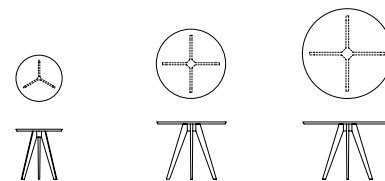

Bank CENA BANK

PRODUCT FAMILY

High table CENA HIGH

Bench CENA BANK

oval // oval

180x100, 220x100,

300x120, 340x120, 380x120 h 75

hyperelliptisch // hyperelliptical

170x100, 220x100,

300x120, 340x120, 380x120 h 75

quadratisch // square

70x70, 120x120, 140x140, 160x160, 180x180,

200x200, 220x220, 240x240 h 75

rund // round

Ø 60 h 65

Ø 90 h 75