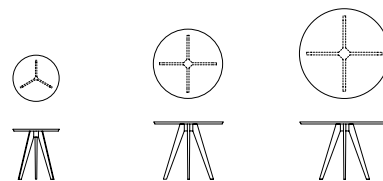

Bank CENA BANK

PRODUCT FAMILY

High table CENA HIGH

Bench CENA BANK

oval // oval

180x100, 220x100,

300x120, 340x120, 380x120 h 75

hyperelliptisch // hyperelliptical

170x100, 220x100,

300x120, 340x120, 380x120 h 75

quadratisch // square

70x70, 120x120, 140x140, 160x160, 180x180,

200x200, 220x220, 240x240 h 75

rund // round

Ø 60 h 65

Ø 90 h 75